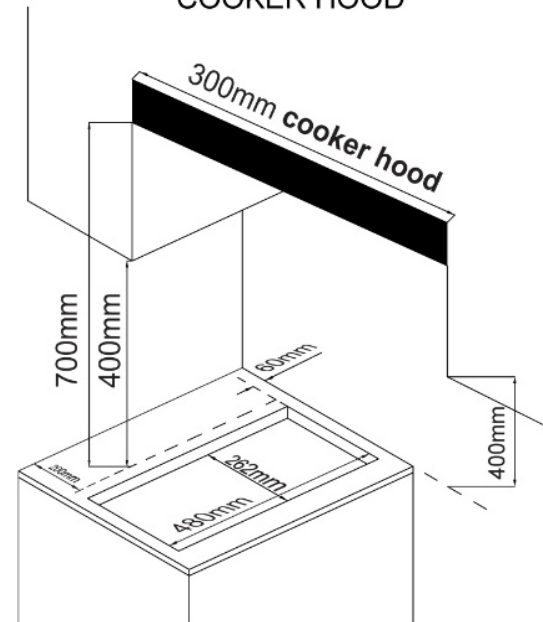

PRODUCT DIMENSIONS

- Product Size: 300*520*90mm

WARRANTY

- 24 Months

CLEARANCES REQUIRED WHEN FITTING WITH A COOKER HOOD

CASA HOME PTY LTD

enquiries@casahome.com.au

www.casahome.com.au