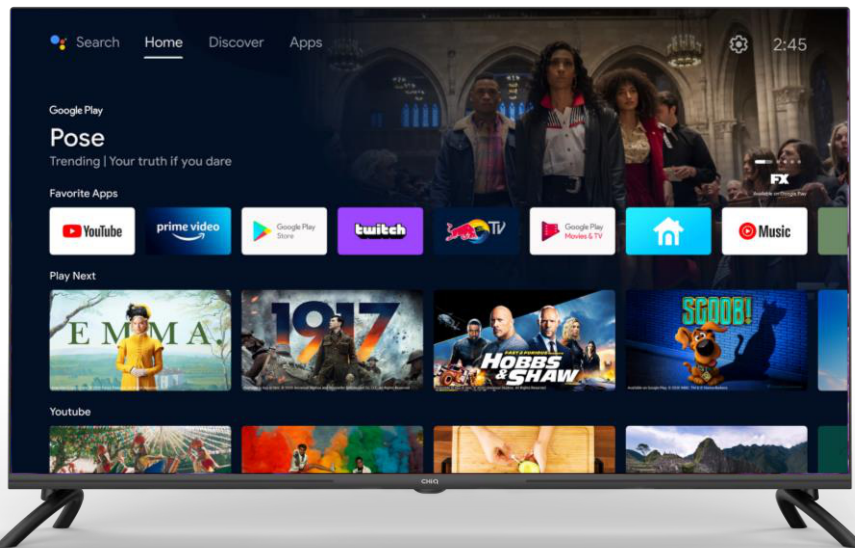

40" FHD Android TV

CHiQ

L40G7H

BLACK
FRAMELESS

DISPLAY SIZE
40" / 101 cm

RESOLUTION
FHD

AUDIO
DOLBY DAP

3 year warranty CHiQ

Watch thousands of TV shows, movies, and Netflix original programming on your TV.

See what the world is watching, the hottest music videos, news and more.

Enjoy thousands of online streaming videos with Amazon Prime Video.

The powerful quad core CPU enables smoother and more stable images to improve the users viewing experience.

HLG is designed for broadcast cable, satellite and live TV. It uses multiple routes to progress picture quality and produce vivid images.