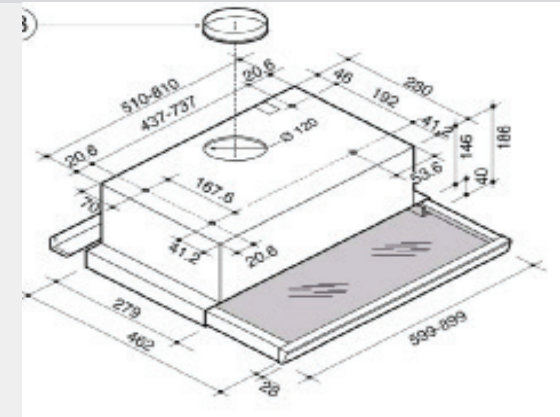

### Specifications

<b>Method of installation:</b>	<b>Built into overhead cupboards</b>
<b>Overall Dimensions:</b>	<b>186H x 599W x 307D (mm)</b>
<b>Power Requirement:</b>	<b>240V – 10Amps</b>
<b>Airflow:</b>	<b>400m3/h</b>
<b>Fan:</b>	<b>3 Speeds</b>
<b>Integrated Slide:</b>	<b>Extends 183mm</b>
<b>Ducting:</b>	<b>Top Only</b>
<b>Duct Spigot:</b>	<b>120mm</b>
<b>Noise Level at high:</b>	<b>64 dB</b>
<b>Filters:</b>	<b>1 x Grease Filter</b>
<b>Recirculating:</b>	<b>Through cupboard</b>
<b>Minimum Height above Cooktop to lowest point of rangehood:</b>	<b>650 mm</b>

**NOTE:** Measurements are within 2 - 3mm factory tolerance. It is advisable to check dimensions of physical product when measuring for installation and before doing any cut outs.  
\*Due to continual product development the information provided is not final and may be subject to change.