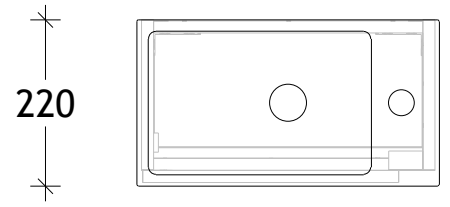

NAME:	HIDE - HID0400WH
SIZE:	400
WK/WH:	WALL HUNG
CONFIGURATION:	-

200 200

400

400

500 497

1.5 48
338.5

388

55 500

16 199

215

PLEASE NOTE: Do not perform any plumbing rough in prior to taking delivery of your vanity, as all measurements are nominal and are subject to change. Measure exact locations from your vanity once it is on site.