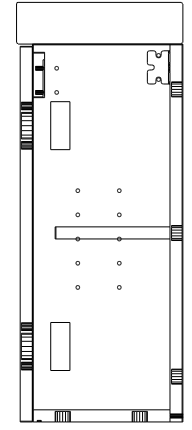

NAME:	HIDE - HID0400WH
SIZE:	400
WK/WH:	WALL HUNG
CONFIGURATION:	-

200 200

400

400

500 497

1.5 48
338.5

388

55 500

16 199

215

PLEASE NOTE: Do not perform any plumbing rough in prior to taking delivery of your vanity, as all measurements are nominal and are subject to change. Measure exact locations from your vanity once it is on site.