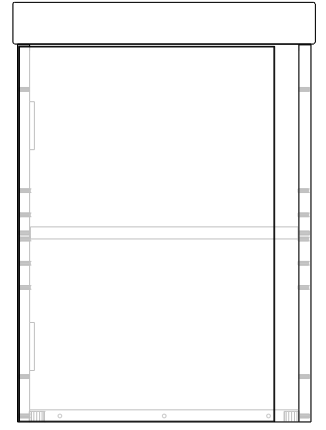

NAME:	HIDE - HID0400WH
SIZE:	400
WK/WH:	WALL HUNG
CONFIGURATION:	-

200 200

400

400

500 497

1.5 48
338.5

388

55 500

16 199

215

PLEASE NOTE: Do not perform any plumbing rough in prior to taking delivery of your vanity, as all measurements are nominal and are subject to change. Measure exact locations from your vanity once it is on site.