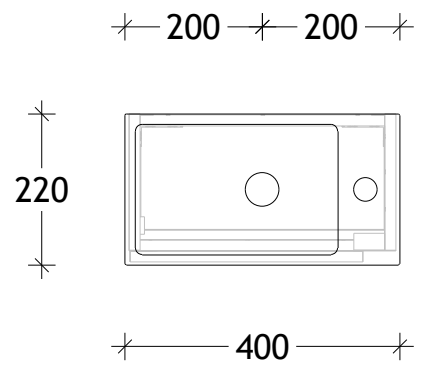

NAME:	HIDE - HID0400WK
SIZE:	400
WK/WH:	WITH KICK
CONFIGURATION:	-

PLEASE NOTE: Do not perform any plumbing rough in prior to taking delivery of your vanity, as all measurements are nominal and are subject to change. Measure exact locations from your vanity once it is on site.