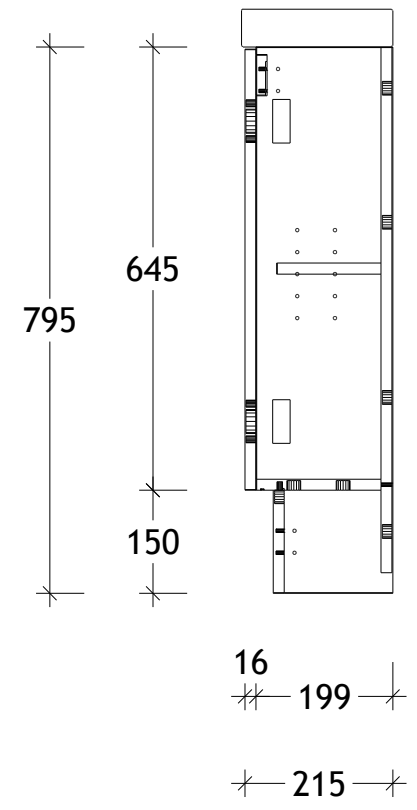

NAME:	HIDE - HID0400WK
SIZE:	400
WK/WH:	WITH KICK
CONFIGURATION:	-

PLEASE NOTE: Do not perform any plumbing rough in prior to taking delivery of your vanity, as all measurements are nominal and are subject to change. Measure exact locations from your vanity once it is on site.