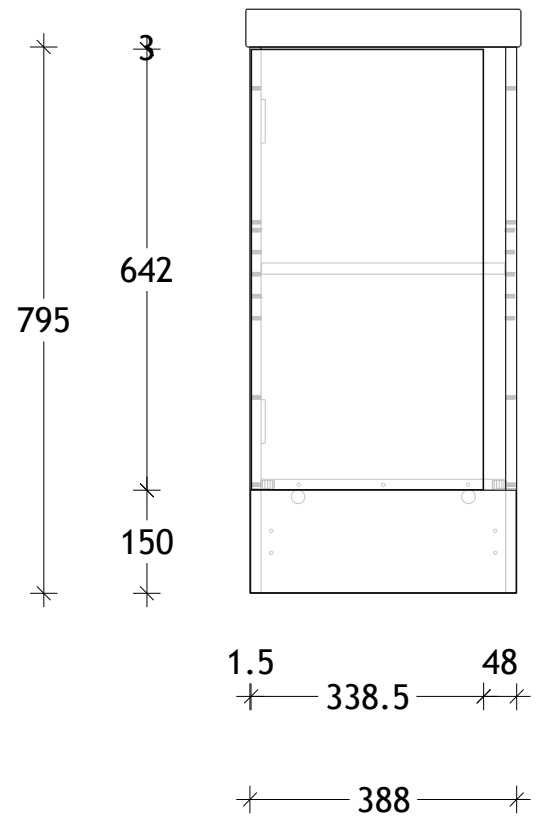

NAME:	HIDE - HID0400WK
SIZE:	400
WK/WH:	WITH KICK
CONFIGURATION:	-

PLEASE NOTE: Do not perform any plumbing rough in prior to taking delivery of your vanity, as all measurements are nominal and are subject to change. Measure exact locations from your vanity once it is on site.