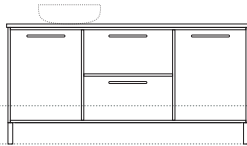

Configurations

Depth: 480mm | Wallmount height: 600mm | Kick height: 840mm

Palm 1
Length-600mm

Palm 2
Length-750mm

Palm 3
Length-900mm

Wallmount height

Floor

Palm 4
Length-1200mm

Palm 5
Length-1200mm

Palm 6
Length-1200mm

Wallmount height

Floor

Palm 7
Length-1500mm

Palm 8
Length-1500mm

Palm 9
Length-1500mm

Wallmount height

Floor

Palm 10
Length-1800mm

Palm 11
Length-1800mm

Palm 12
Length-1800mm

Wallmount height

Floor

Price list

Above Counter Basins included