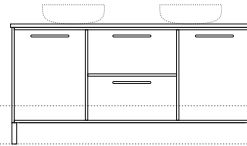

Configurations

Depth: 480mm | Wallmount height: 600mm | Kick height: 840mm

Palm 1
Length-600mm

Palm 2
Length-750mm

Palm 3
Length-900mm

Wallmount height

Floor

Palm 4
Length-1200mm

Palm 5
Length-1200mm

Palm 6
Length-1200mm

Wallmount height

Floor

Palm 7
Length-1500mm

Palm 8
Length-1500mm

Palm 9
Length-1500mm

Wallmount height

Floor

Palm 10
Length-1800mm

Palm 11
Length-1800mm

Palm 12
Length-1800mm

Wallmount height

Floor

Price list

Above Counter Basins included