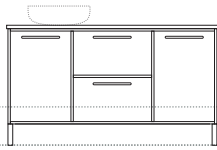

Configurations

Depth: 480mm | Wallmount height: 600mm | Kick height: 840mm

Palm 1
Length-600mm

Palm 2
Length-750mm

Palm 3
Length-900mm

Wallmount height

Floor

Palm 4
Length-1200mm

Palm 5
Length-1200mm

Palm 6
Length-1200mm

Wallmount height

Floor

Palm 7
Length-1500mm

Palm 8
Length-1500mm

Palm 9
Length-1500mm

Wallmount height

Floor

Palm 10
Length-1800mm

Palm 11
Length-1800mm

Palm 12
Length-1800mm

Wallmount height

Floor

Price list

Above Counter Basins included