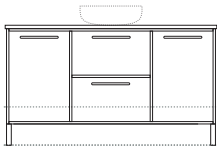

Palm 7
Length-1500mm