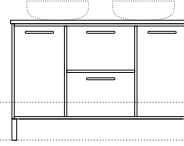

Configurations

Depth: 480mm | Wallmount height: 600mm | Kick height: 840mm

Palm 1
Length-600mm

Palm 2
Length-750mm

Palm 3
Length-900mm

Wallmount height

Floor

Palm 4
Length-1200mm

Palm 5
Length-1200mm

Palm 6
Length-1200mm

Wallmount height

Floor

Palm 7
Length-1500mm

Palm 8
Length-1500mm

Palm 9
Length-1500mm

Wallmount height