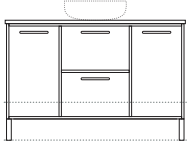

Configurations

Depth: 480mm | Wallmount height: 600mm | Kick height: 840mm

Palm 1
Length-600mm

Palm 2
Length-750mm

Palm 3
Length-900mm

Wallmount height

Floor

Palm 4
Length-1200mm