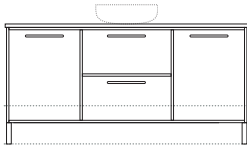

Configurations

Depth: 480mm | Wallmount height: 600mm | Kick height: 840mm

Palm 1
Length-600mm

Palm 2
Length-750mm

Palm 3
Length-900mm

Wallmount height

Floor

Palm 4
Length-1200mm

Palm 5
Length-1200mm

Palm 6
Length-1200mm

Wallmount height

Floor

Palm 7
Length-1500mm

Palm 8
Length-1500mm

Palm 9
Length-1500mm

Wallmount height

Floor

Palm 10
Length-1800mm

Palm 11
Length-1800mm

Palm 12
Length-1800mm

Wallmount height

Floor

Price list

Above Counter Basins included