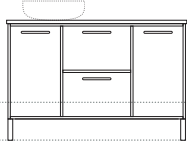

Configurations

Depth: 480mm | Wallmount height: 600mm | Kick height: 840mm

Palm 1
Length-600mm

Palm 2
Length-750mm

Palm 3
Length-900mm

Wallmount height

Floor

Palm 4
Length-1200mm