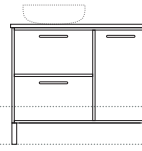

Configurations

Depth: 480mm | Wallmount height: 600mm | Kick height: 840mm

Palm 1
Length-600mm

Palm 2
Length-750mm

Palm 3
Length-900mm

Wallmount height

Floor

Palm 4
Length-1200mm

Palm 5
Length-1200mm

Palm 6
Length-1200mm

Wallmount height

Floor

Palm 7
Length-1500mm

Palm 8
Length-1500mm

Palm 9
Length-1500mm

Wallmount height